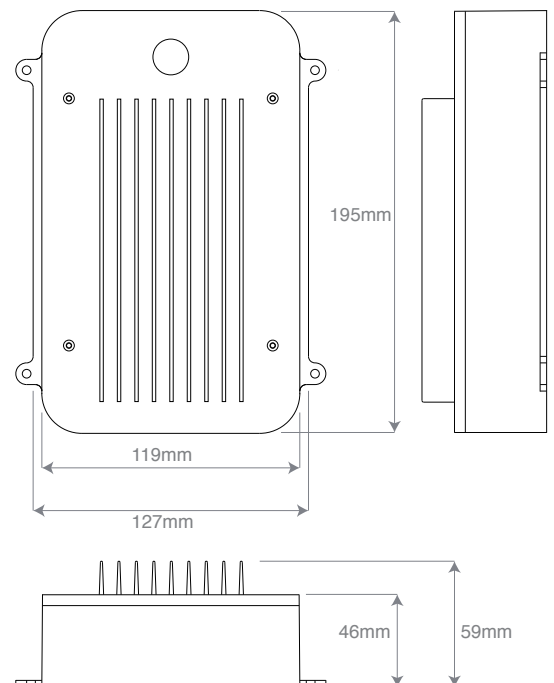

### DESCRIPTION

The AQ-BC-5BT BlueCube 'hide-away' stereo is designed to be installed out-of-sight and plays music wirelessly via a Bluetooth enabled smartphone or MP3 device (a wired connections can also be made with stereo RCA inputs). Control music directly from the Bluetooth enabled device or with handheld or wired remote controls (sold separately).

### DIMENSIONS