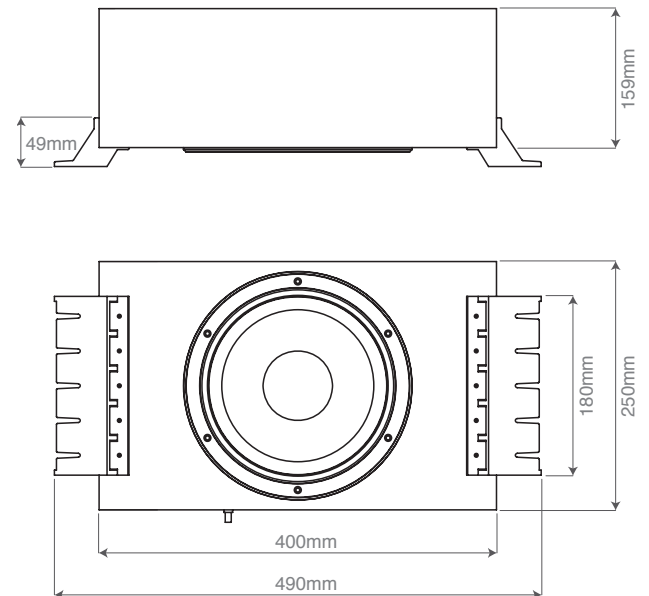

DIMENSIONS

Aquatic AV

282 Kinney Drive
San Jose, CA 95112, USA

E-mail: info@aquaticav.com

US & Canada: 1 877 579 2782

International: +1 408 559 1668

Fax: +1 408 559 0125

www.aquaticav.com

Design and specification subject to change without notice.E&OE