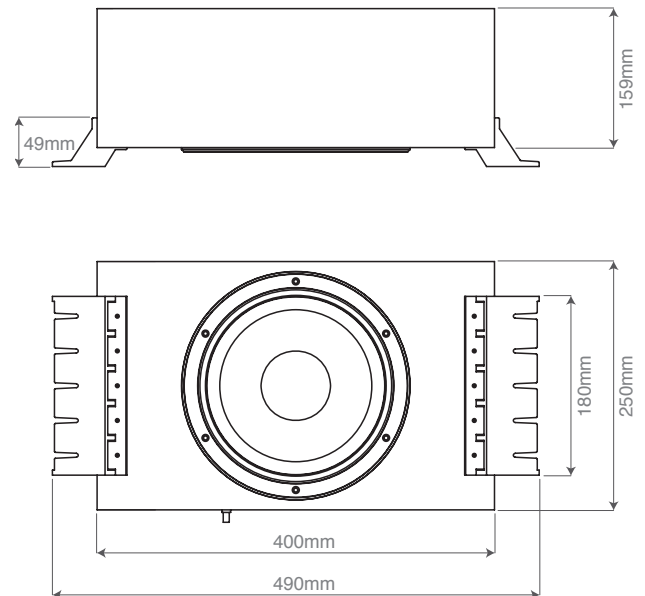

### SPECIFICATIONS

|                           |   |
|---------------------------|---|
| Type:                     | Active Subwoofer with full range speaker output                                     |
| Cone Size:                | 8"  |
| Impedance:                | 4 Ohm & 2 Ohm stable  |
| Frequency Response (sub): | 26 - 125 Hz   |
| Sensitivity:              | 86dB  |
| Power (max):              | 288W  |
| Waterproof:               | IPx4  |
| Chassis Material:         | Vinyl coated MDF  |
| Cone Material:            | Polypropylene   |
| Inputs:                   | Bluetooth   |
|                           | 2x RCA with variable 400mv, 2V or 4V input for optimum performance with all devices |
| Outputs:                  | 2 channel full range output   |
| Frequency Response (amp): | 125 - 20,000 Hz   |
| Amplifier Power (max):    | 72W x 2 (@ 2 Ohms) / 45W x 2 (@4 Ohms)  |
| Certification:            | RoHS  |
| Dimensions:               | 400 x 250 x 140 mm  |
| Additional Features:      | Tuned port  |
|                           | Amplifier with electronic cross-over  |

### DIMENSIONS