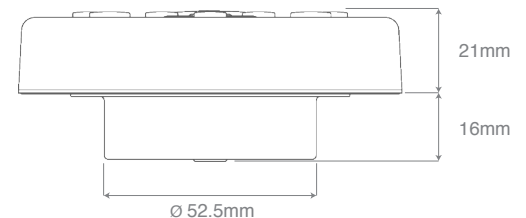

AQ-WRBC-5BTF WIRED FLUSH-MOUNT REMOTE for BLUECUBE MEDIA PLAYER

SPECIFICATIONS

Type:	Wired Flush-Mount Remote Control
LCD:	Yes
Power Requirement:	12V DC, 50mA (off stereo)
Standby Power:	0.3mA
Waterproof:	Yes - IP65 & CFR46 compliant
UV Protection:	Yes - ASTM D4329 compliant, 500hrs stable
Salt/Fog Protection:	Yes - ASTM B117 compliant, 500hrs stable
Outside Diameter:	94mm
Surface Mount Depth:	16mm
Cut-out Diameter:	52.5mm
Additional Features:	Polished Stainless Steel Bezel
Accessories:	Extension cables: AQ-EXT-3 (3ft), AQ-EXT-12 (12ft), AQ-EXT-24 (24ft) all sold separately

DIMENSIONS

Aquatic AV

282 Kinney Drive
San Jose, CA 95112, USA

E-mail: info@aquaticav.com

US & Canada: 1 877 579 2782

International: +1 408 559 1668

Fax: +1 408 559 0125

www.aquaticav.com