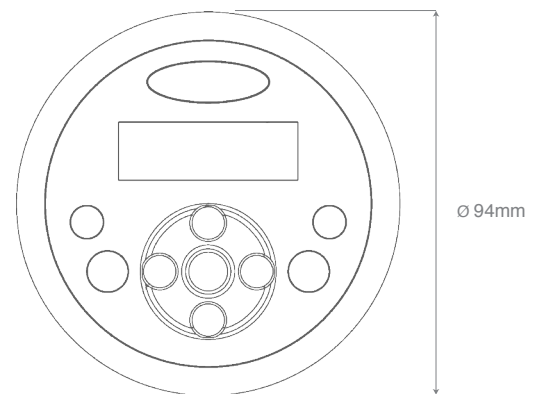

## AQ-WRBC-5UBTF WIRED FLUSH-MOUNT REMOTE for BLUECUBE+ MEDIA PLAYER

### SPECIFICATIONS

Type:	Wired Flush-Mount Remote Control
LCD:	Yes
Power Requirement:	12V DC, 50mA (off stereo)
Standby Power:	0.3mA
Waterproof:	Yes - IP65 & CFR46 compliant
UV Protection:	Yes - ASTM D4329 compliant, 500hrs stable
Salt/Fog Protection:	Yes - ASTM B117 compliant, 500hrs stable
Outside Diameter:	94mm
Surface Mount Depth:	16mm
Cut-out Diameter:	52.5mm
Additional Features:	Polished Stainless Steel Bezel
Accessories:	Extension cables: AQ-EXT-3 (3ft), AQ-EXT-12 (12ft), AQ-EXT-24 (24ft) all sold separately

### DIMENSIONS