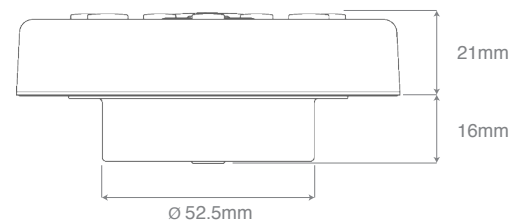

### SPECIFICATIONS

Type:	Wired Flush-Mount Remote Control
LCD:	Yes
Power Requirement:	12V DC, 50mA (off stereo)
Standby Power:	0.3mA
Waterproof:	Yes - IP65 & CFR46 compliant
UV Protection:	Yes - ASTM D4329 compliant, 500hrs stable
Salt/Fog Protection:	Yes - ASTM B117 compliant, 500hrs stable
Outside Diameter:	94mm
Surface Mount Depth:	16mm
Cut-out Diameter:	52.5mm
Additional Features:	Polished Stainless Steel Bezel
Accessories:	Extension cables: AQ-EXT-3 (3ft), AQ-EXT-12 (12ft), AQ-EXT-24 (24ft) all sold separately

### DIMENSIONS