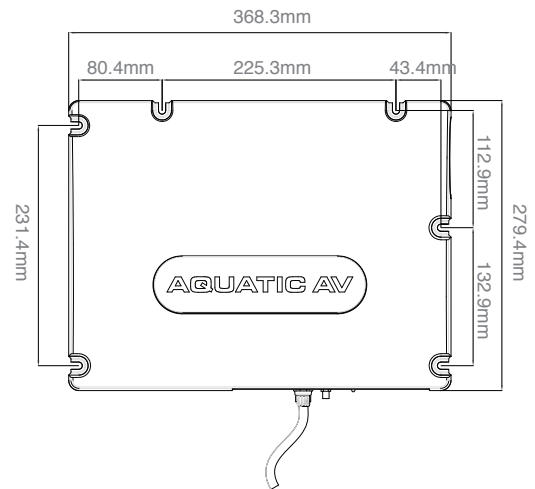

DIMENSIONS

Aquatic AV

282 Kinney Drive
San Jose, CA 95112, USA

E-mail: info@aquaticav.com

US & Canada: 1 877 579 2782

International: +1 408 559 1668

Fax: +1 408 559 0125

www.aquaticav.com

Design and specification subject to change without notice.E&OE