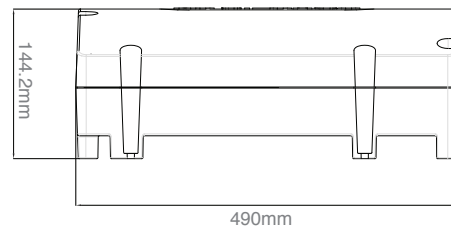

AQ-SWP8-2 Passive Subwoofer

SPECIFICATIONS

Type:	Passive Dual Voice Coil Subwoofer
Cone Size:	8"
Impedance:	4 Ohm & 2 Ohm stable
Frequency Response (sub):	26 - 125 Hz
Sensitivity:	86dB
Power (max):	288W
Waterproof:	IPx4
Chassis Material:	ABS
Cone Material:	Polypropylene
Inputs:	2x RCA
Certification:	RoHS
Dimensions:	368 x 280 x 144 mm
Additional Features:	Tuned port

DIMENSIONS

Aquatic AV

282 Kinney Drive
San Jose, CA 95112, USA

E-mail: info@aquaticav.com

US & Canada: 1 877 579 2782

International: +1 408 559 1668

Fax: +1 408 559 0125

www.aquaticav.com